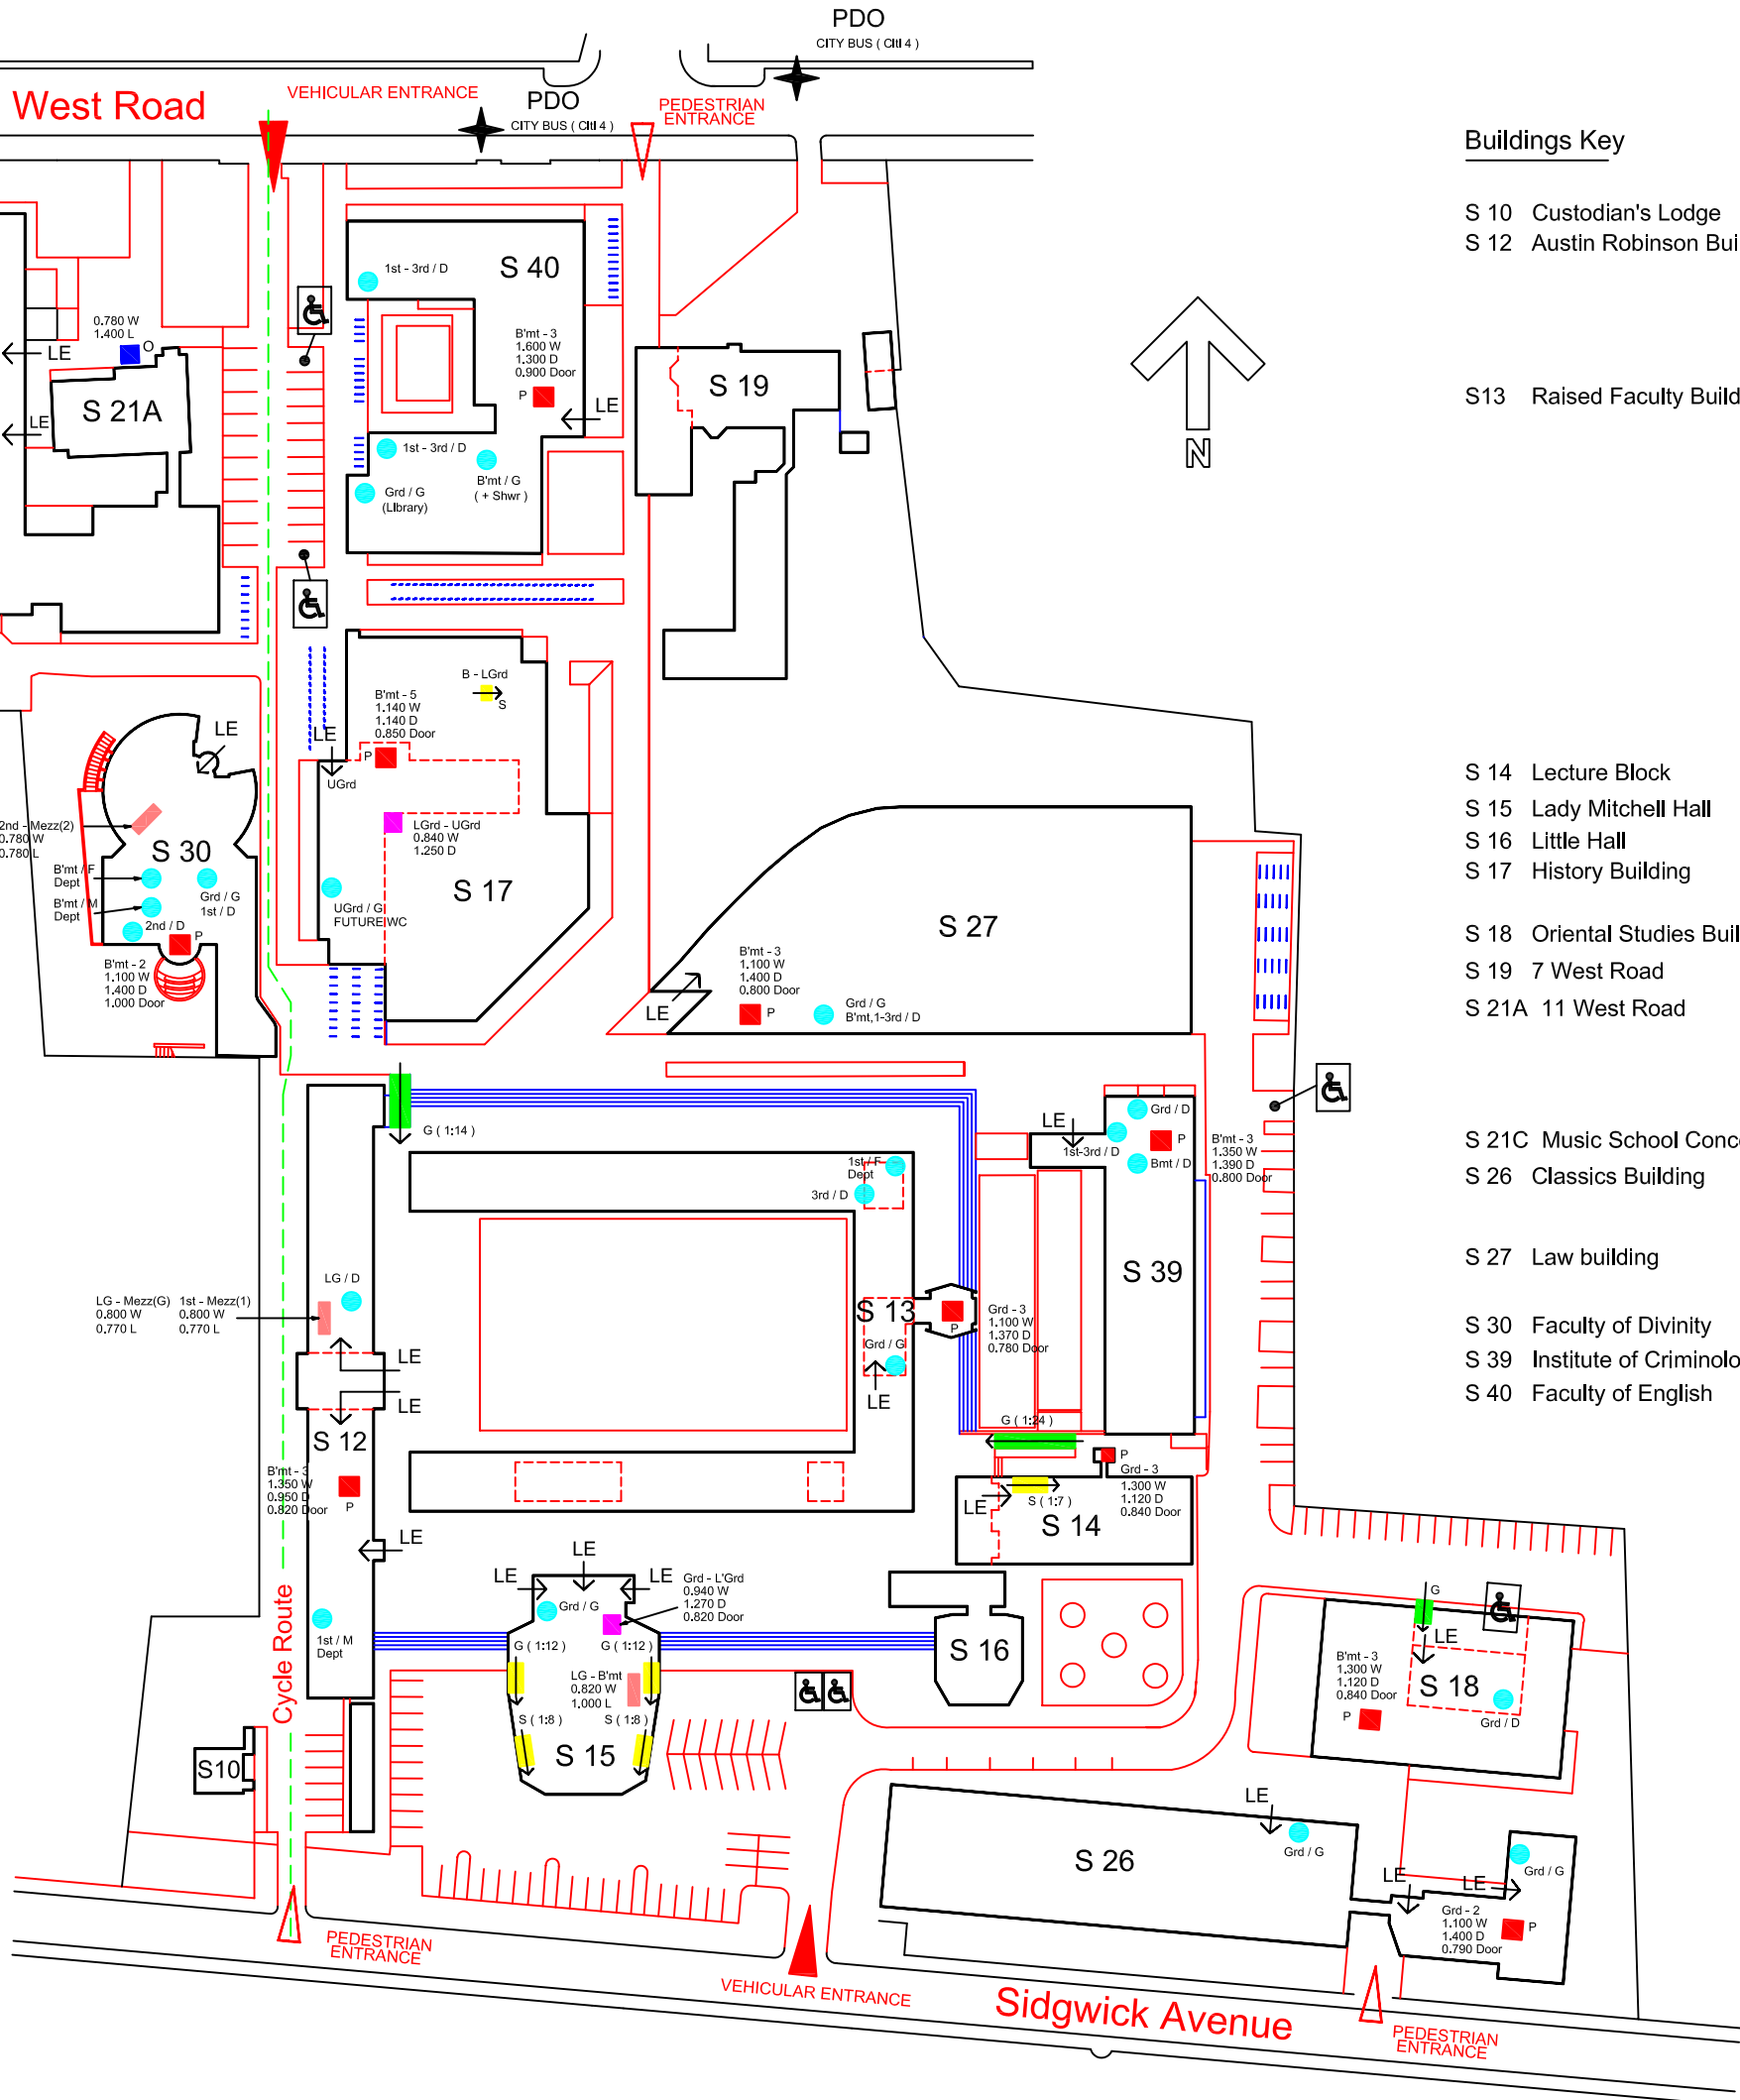

## Symbols Key

-  Accessible Parking Space
-  PDO Public Transport 'Drop Off' Point
-  LE Level Entrance
-  G External Ramp - Good Access
-  S External Ramp - Steep Access
-  Temporary Ramp - Access via Dept
-  O or C External Platform Lift  
Open or Covered - ( Platform Size )
-  External Stair Platform Lift  
Floor / Size
-  G Internal Ramp - Good Access
-  S Internal Ramp - Steep Access
-  Internal Platform Lift - Floor / Size
-  Internal Stair Platform Lift  
Floor / Size
-  P or G Internal Lift - Passenger or Goods  
( Width x Depth + Door Opening )
-  G or D Accessible WC - ( Floor Level )  
General or Departmental Use  
Unisex unless stated M or F

## Buildings Key

- S 10 Custodian's Lodge
- S 12 Austin Robinson Building
  - Faculty of Economics and Politics
  - Dept. of Applied Economics
  - Marshall Library
  - Fitzwilliam Museum
- S 13 Raised Faculty Building
  - Faculty of Modern and Medieval Languages
  - Dept. of French
  - Dept. of German
  - Dept. of Italian
  - Dept. of Linguistics
  - Dept. of Slavonic Studies
  - Dept. of Spanish and Portuguese.
  - M.M.L. Library
  - Faculty of Philosophy and Library
  - Literary and Linguistic Computing Centre
- S 14 Lecture Block
  - Lecture Rooms & Vacant Accomodation.
- S 15 Lady Mitchell Hall
- S 16 Little Hall
- S 17 History Building
  - Faculty of History.
  - Centre of Latin American Studies.
- S 18 Oriental Studies Building
  - Faculty of Oriental Studies.
- S 19 7 West Road
  - Unoccupied
- S 21A 11 West Road
  - Faculty of Music
  - Language Centre. - Main Offices.
  - Advisory Service
  - Librarian.
- S 21C Music School Concert Hall and Pendlebury Library.
- S 26 Classics Building
  - Faculty of Classics and Museum of Classical Archeology.
- S 27 Law building
  - Squire Law Library & Faculty of Law
  - Centre for European Legal Studies
- S 30 Faculty of Divinity
- S 39 Institute of Criminology
- S 40 Faculty of English